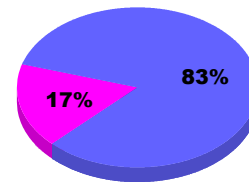

YTD Status Quo Clubs 2012-2013

Status Quo Clubs Compared to Status Quo Members

Legend: Status Quo Clubs (cyan), Total Status Quo Members (green)

MEMBERSHIP

Membership Results
2012-2013

Membership
2011-2012

Month	Net Memb Goal	Actual New Memb	Actual Dropped Memb	Gain/Loss of Memb	Gain/Loss of Memb
Jul/Aug/Sep		48	-83	-35	-45
Totals		48	-83	-35	-45

Membership Results 2012-2013

Goal, New, Dropped, Gain/Loss

Legend: Goal (cyan), Actual (green), Dropped (yellow), Gain Loss (magenta)

Comparison of Membership Gain/Loss

Current Year Compared to the Previous Year

Legend: Current Year (cyan), Previous Year (green)

Gender Comparison 2012-2013

Jul/Aug/Sep

Legend: Male (blue), Female (magenta)